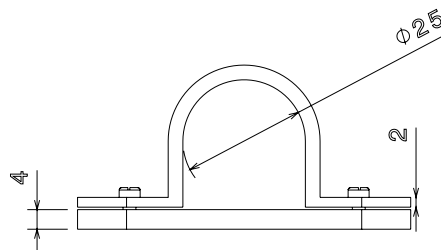

PRODUCT CODE: PSBS25B
PVC CONDUIT SPACER BAR SADDLES

DESCRIPTION

25mm PVC Conduit Spacer Bar Saddles

FINISH

Black

MATERIAL

PVC

PACKAGING

Packed in qty 100

ADDITIONAL NOTES

Manufactured to BS4607 part 1
Comprises; body, strap and 2 x screws

Isometric view

Top view

Front view

Side view