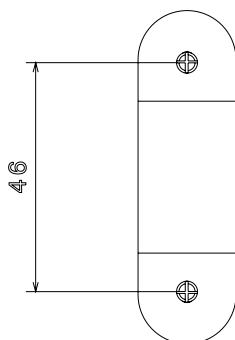

PRODUCT CODE: PSBS25B
PVC CONDUIT SPACER BAR SADDLES

DESCRIPTION

25mm PVC Conduit Spacer Bar Saddles

FINISH

Black

MATERIAL

PVC

PACKAGING

Packed in qty 100

ADDITIONAL NOTES

Manufactured to BS4607 part 1
Comprises; body, strap and 2 x screws

Isometric view

Top view

Front view

Side view